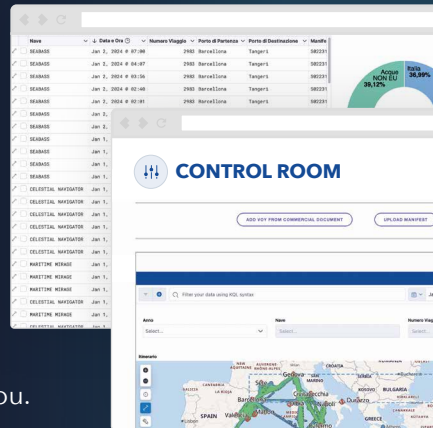

SEAMLESS INTEGRATION FOR MARITIME EXCELLENCE

> Real-Time Vessel Monitoring

Track your fleet with unparalleled precision. LogNav Shipping v. 2.0 offers live location updates, ensuring you're always informed about your vessels' positions.

> Automated High Seas Navigation Reporting

Effortlessly comply with the 70% rule. Our software automates the calculation and report generation, simplifying your compliance needs.

> Revolutionary CSV Integration

By simply uploading a CSV Manifest File, the platform can process and calculate the journey details in a matter of seconds.

> User-Friendly Dashboard

Experience ease of use with our intuitive interface, designed for quick access to crucial information.

TAILORED FOR COMPLIANCE

Stay ahead of regulations with LogNav Shipping v. 2.0. Our software is designed to meet the specific needs of maritime shipping companies, ensuring adherence to both national and international maritime laws.

WHY CHOOSE LOGNAV SHIPPING V2.0 ?

> Enhanced Operational Efficiency

Streamline your maritime operations for maximum productivity.

> Comprehensive Compliance

Navigate through regulatory complexities with ease.

> Support Service

Our dedicated team is always available to assist you.

> Customized Reporting

Generate detailed reports tailored to your company's requirements.

DISCOVER THE FUTURE OF MARITIME NAVIGATION WITH LOGNAV SHIPPING V2.0

FOR MORE INFORMATION, VISIT US AT WWW.LOGNAV.CO